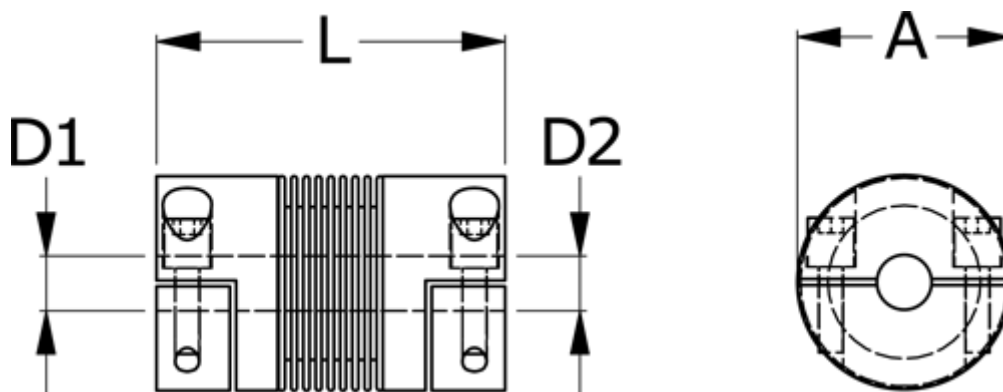

Data Sheet

Article number: 33304H00180711022

Description: Bellow coupling type 4H size18
Length 71 mm, bore 10/22 mm

Measures

| | |
|----------------------|------|
| A | = 45 |
| D1 | = 10 |
| D2 | = 22 |
| L | = 71 |
| Nom. torque NM (Tkn) | = 18 |